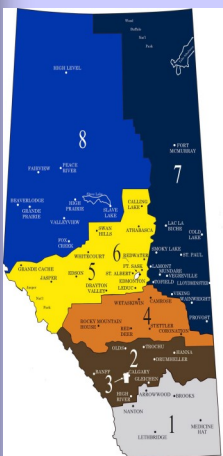

## 2016 Alberta Winter Games Fight off Technical package

Zone 1 – Sunny South  
Zone 2 – Big Country  
Zone 3 - Calgary  
Zone 4 - Parkland

Zone 5 – Black Gold  
Zone 6 - Edmonton  
Zone 7 – North East  
Zone 8 – Peace Country

**Government  
of Alberta**

**ALBERTA**  
SPORT, RECREATION  
PARKS & WILDLIFE  
FOUNDATION